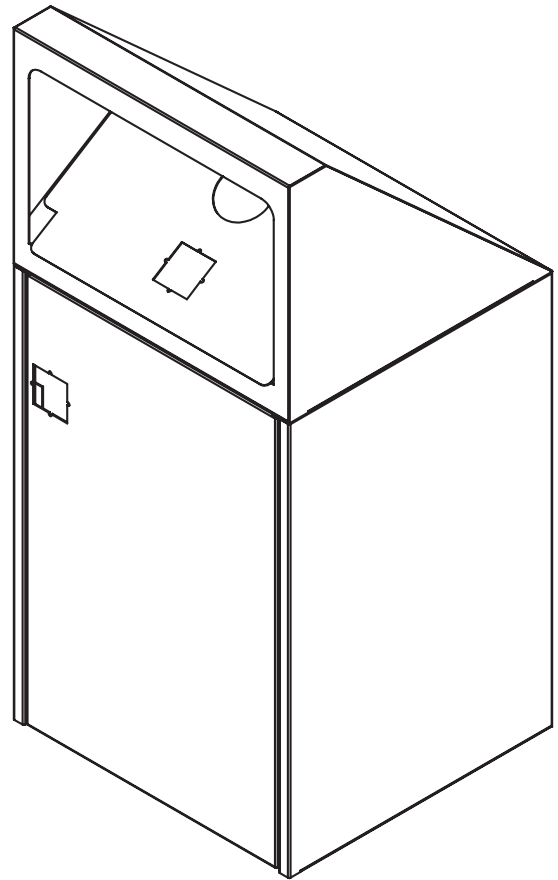

Series 34 Animal-Proof Receptacle

The Series 34 Animal Proof Receptacle comes standard with an all-metal enclosure, a piano hinged front opening door, and a square plastic liner. A small access hole is provided to fit small refuse items, while the gravity latch lid deters wildlife from the contents inside. The receptacle is internally bolt-fastened to the ground.

GENERAL SPECIFICATIONS

Metal: Satin coated mild steel, wheel-abraded to bare metal, then precisely fabricated to final shape. The metal is first zinc primed then powder coated with polyester, electrostatically applied, and baked at high temperature to produce a mar-resistant finish.

OPTIONS

Wood: Ipe, western red cedar, yellow cedar, Re-Plast, and Resysta cladding may be added to the sides at an additional cost.

Metal Colours: Make your choice from 26 standard paint colours. Or, for an additional charge, choose from one of over 160 custom paint colours. Standard colour chips and custom colour charts are available upon request.